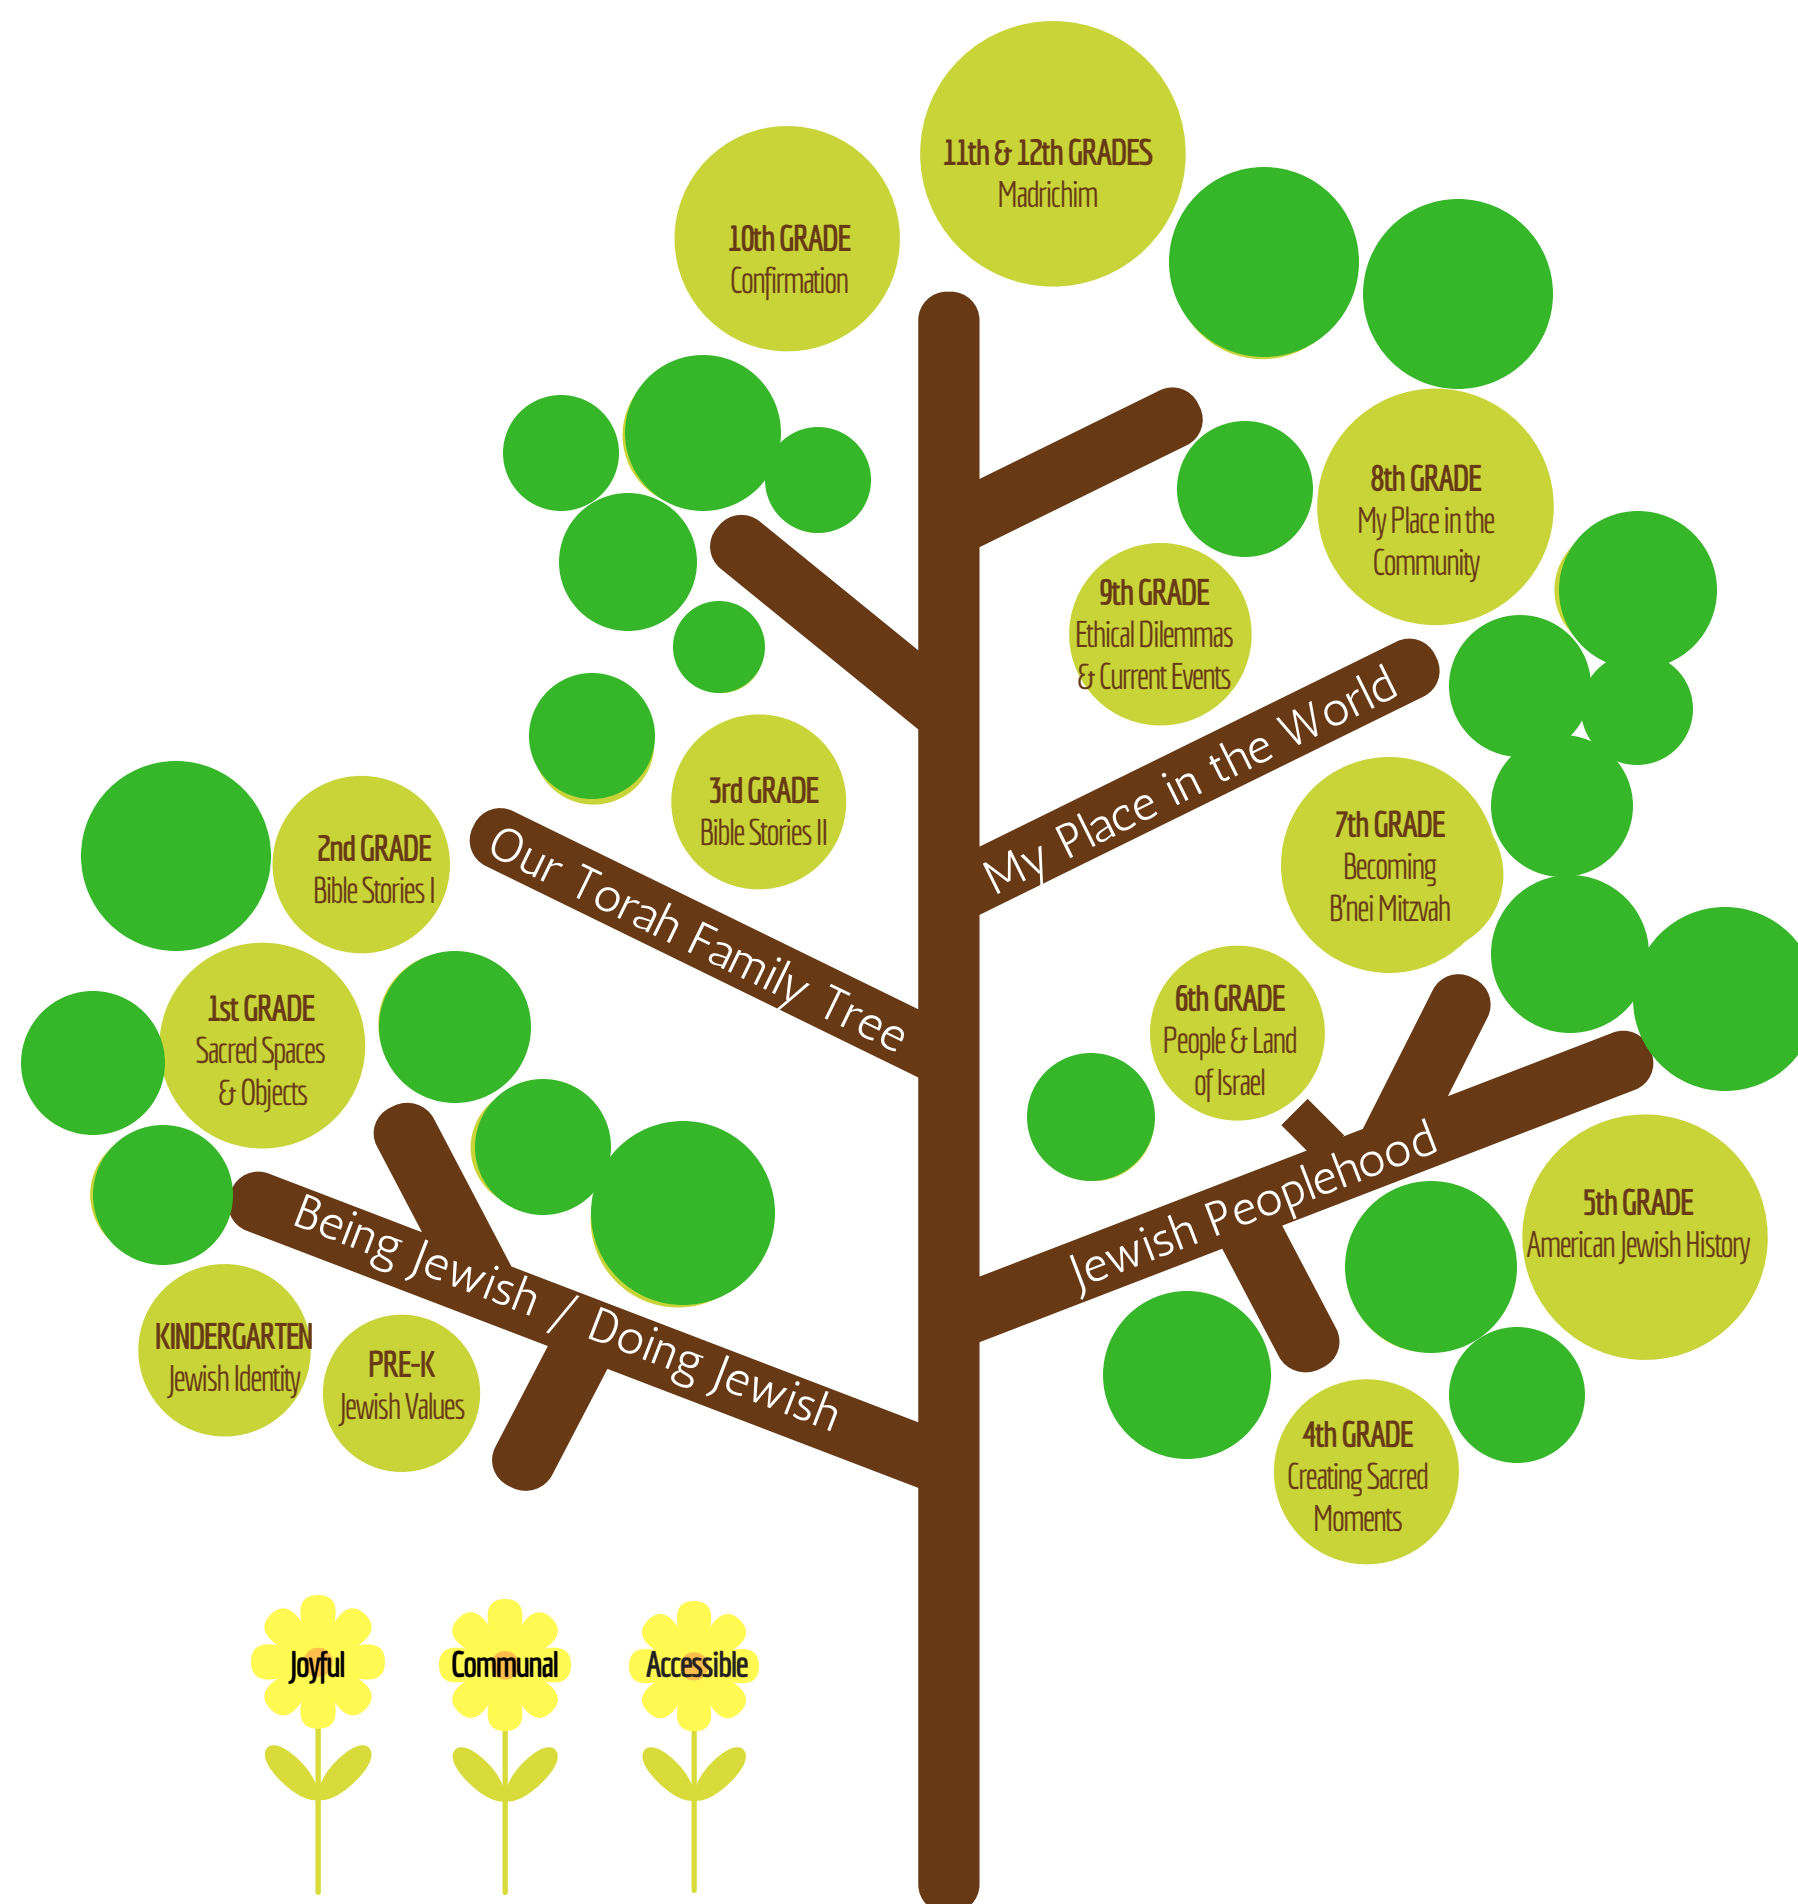

Rabbi Leslie Yale Gutterman

Religious School

We engage innovative principles to connect our students to their Jewish selves, to each other, to our Temple Beth-El community and to Am Yisrael (the people of Israel).

We believe in creating an environment where: our students are active participants, problem solvers and planners, our teachers are facilitators and guides who foster critical thinking, our parents are our partners and our community is an extension of the classroom.